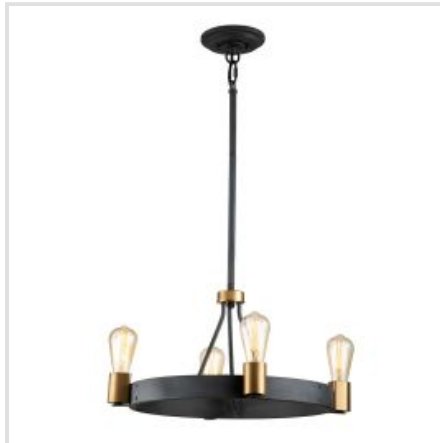

# HINKLEY | SILAS

With striking simplicity, Silas is a throwback to an era where basic, hardworking design was expected. A single wall light with an Aged Zinc backplate with a Heritage Brass lamp holder are the perfect complement. The result is an uncluttered, industrial centerpiece to any space.

**BRAND**

Hinkley

**GUARANTEE**

General 2 Year  
Guarantee

**QN-SILAS-3P-DZ**

Silas 3 Light Pendant/ Semi-Flush -  
Aged Zinc & Heritage Brass

**QN-SILAS-4P-DZ**

Silas 4 Light Pendant/ Semi-Flush -  
Aged Zinc & Heritage Brass

**QN-SILAS-6P-DZ**

Silas 6 Light Pendant/ Semi-Flush -  
Aged Zinc & Heritage Brass

**QN-SILAS-8P-DZ**

Silas 8 Light Pendant/ Semi-Flush -  
Aged Zinc & Heritage Brass