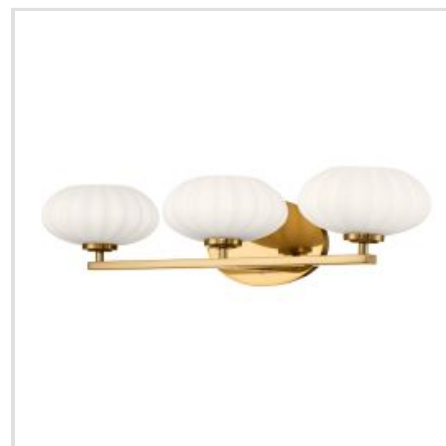

KICHLER | PIM

The Pim 5 light chandelier features a nostalgic mid-century modern design with round-shaped satin etched cased opal glasses. A perfect addition to contemporary and transitional settings, all Pim fittings are IP44 rated and supplied with G9 LED lamps, giving them the added benefit of being suitable for use in bathrooms. The range is available in Fox Gold or Polished Chrome.

BRAND

Kichler

GUARANTEE

General 2 Year
Guarantee

QN-PIM1-FXG

Pim 1 Light Wall Light - Fox Gold

QN-PIM1-PC

Pim 1 Light Wall Light - Polished
Chrome

QN-PIM3-FXG

Pim 3 Light Wall Light - Fox Gold

QN-PIM3-PC

Pim 3 Light Wall Light - Polished
Chrome

QN-PIM5-FXG

Pim 5 Light Chandelier - Fox Gold