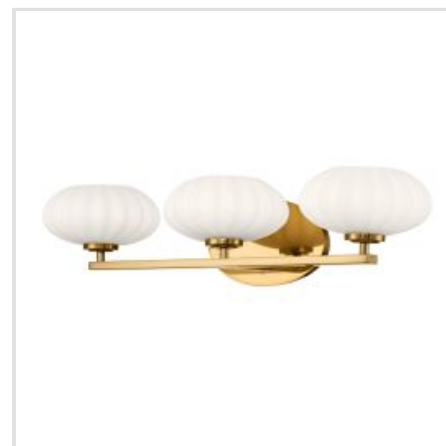

# KICHLER | PIM

The Pim 5 light chandelier features a nostalgic mid-century modern design with round-shaped satin etched cased opal glasses. A perfect addition to contemporary and transitional settings, all Pim fittings are IP44 rated and supplied with G9 LED lamps, giving them the added benefit of being suitable for use in bathrooms. The range is available in Fox Gold or Polished Chrome.

**BRAND**

Kichler

**GUARANTEE**

General 2 Year  
Guarantee

**QN-PIM1-FXG**

Pim 1 Light Wall Light - Fox Gold

**QN-PIM1-PC**

Pim 1 Light Wall Light - Polished Chrome

**QN-PIM3-FXG**

Pim 3 Light Wall Light - Fox Gold

**QN-PIM3-PC**

Pim 3 Light Wall Light - Polished Chrome

**QN-PIM5-PC**

Pim 5 Light Chandelier - Polished Chrome