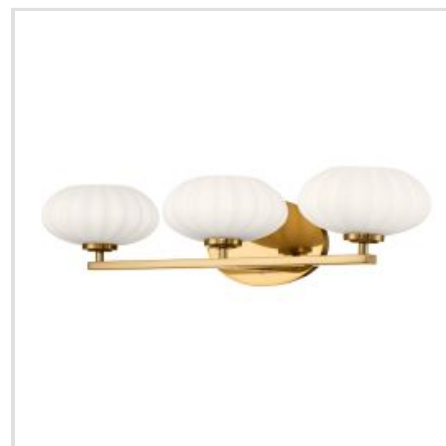

KICHLER | PIM

The Pim 3lt above the mirror wall light features a nostalgic mid-century modern design with round-shaped satin etched cased opal glasses. A perfect addition to contemporary and transitional settings, all Pim fittings are IP44 rated and supplied with G9 LED lamps, giving them the added benefit of being suitable for use in bathrooms. The range is available in Fox Gold or Polished Chrome.

BRAND

Kichler

GUARANTEE

General 2 Year
Guarantee

QN-PIM1-FXG

Pim 1 Light Wall Light - Fox Gold

QN-PIM1-PC

Pim 1 Light Wall Light - Polished Chrome

QN-PIM3-FXG

Pim 3 Light Wall Light - Fox Gold

QN-PIM5-FXG

Pim 5 Light Chandelier - Fox Gold

QN-PIM5-PC

Pim 5 Light Chandelier - Polished Chrome