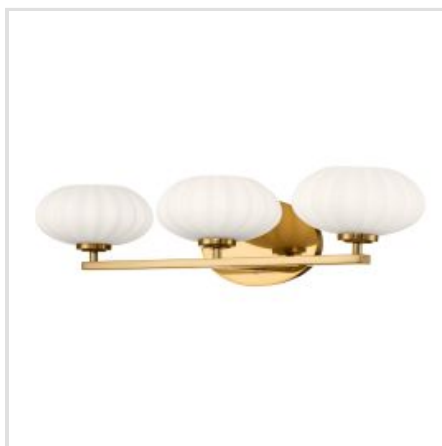

# KICHLER | PIM

The Pim 1lt wall light features a nostalgic mid-century modern design with round-shaped satin etched cased opal glasses. A perfect addition to contemporary and transitional settings, all Pim fittings are IP44 rated and supplied with G9 LED lamps, giving them the added benefit of being suitable for use in bathrooms. The range is available in Fox Gold or Polished Chrome.

**BRAND**

Kichler

**GUARANTEE**

General 2 Year  
Guarantee

**QN-PIM1-PC**

Pim 1 Light Wall Light - Polished  
Chrome

**QN-PIM3-FXG**

Pim 3 Light Wall Light - Fox Gold

**QN-PIM3-PC**

Pim 3 Light Wall Light - Polished  
Chrome

**QN-PIM5-FXG**

Pim 5 Light Chandelier - Fox Gold

**QN-PIM5-PC**

Pim 5 Light Chandelier - Polished Chrom