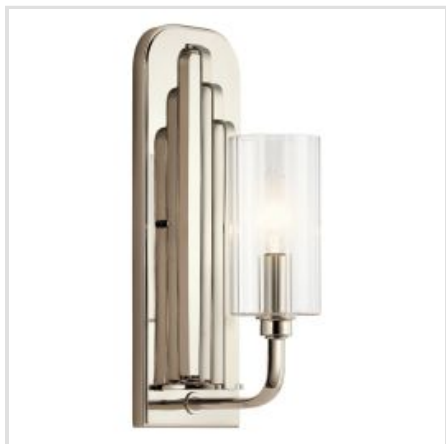

KICHLER | KIMROSE

The Kimrose collection is an Art Deco masterpiece. Its geometric shapes take center stage in a gorgeous Brushed Natural Brass finish. The shades are clear fluted glass, meaning they're ribbed gently with vertical grooves to produce a subtle lighting effect. For lighting without the effect, simply remove the shades.

BRAND

Kichler

GUARANTEE

General 2 Year
Guarantee

QN-KIMROSE-MP-BNB

Kimrose 1 Light Mini Pendant - Brushed Natural Brass

QN-KIMROSE-MP-PN

Kimrose 1 Light Mini Pendant - Polished Nickel

QN-KIMROSE1-BNB

Kimrose 1 Light Wall Light - Brushed Natural Brass

QN-KIMROSE1-PN

Kimrose 1 Light Wall Light - Polished Nickel

QN-KIMROSE10-BNB

Kimrose 10 Light Linear Chandelier - Brushed Natural Brass

QN-KIMROSE10-PN

Kimrose 10 Light Linear Chandelier - Polished Nickel

QN-KIMROSE3-PN

Kimrose 3 Light Chandelier - Polished Nickel

QN-KIMROSE6-BNB

Kimrose 6 Light Chandelier - Brushed Natural Brass

QN-KIMROSE6-PN

Kimrose 6 Light Chandelier - Polished Nickel