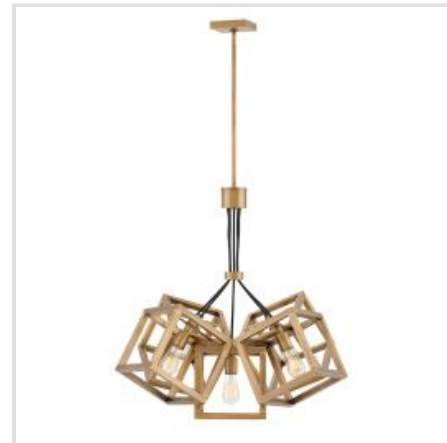

HINKLEY | ENSEMBLE

Ensemble's daring silhouette combines layers of sleek edges with rich, gleaming finishes to create a captivating form from any angle. 5 lt cluster pendant available in a polished nickel finish.

BRAND

Hinkley

GUARANTEE

General 2 Year
Guarantee

QN-ENSEMBLE1P-BB

Ensemble 1 Light Pendant - Brushed
Bronze

QN-ENSEMBLE1P-PN

Ensemble 1 Light Pendant - Polished
Nickel

QN-ENSEMBLE5P-BB

Ensemble 5 Light Pendant - Brushed
Bronze

QN-ENSEMBLE6-BB

Ensemble 6 Light Pendant - Brushed
Bronze

QN-ENSEMBLE6-PN

Ensemble 6 Light Pendant - Polished
Nickel