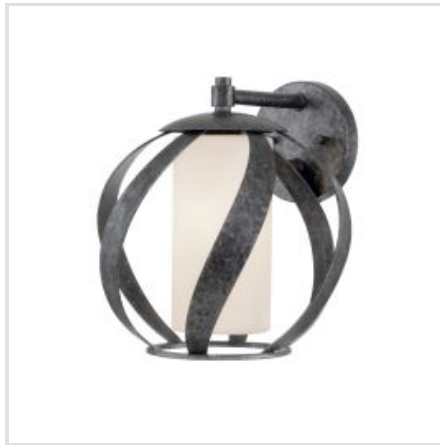

# QUOIZEL | BLACKSMITH

A spiral sensation, the Blacksmith's bold ironwork moves in soft curves along an orb-shaped silhouette. The old black finish includes accents of charcoal and dark silver for a sultry, smoke-like effect. The candles are fitted with cylindrical shades in frosted glass that soften the light of this stunning collection. Made to IP44 spec, this range is ideal for outdoor living areas.

**BRAND**

Quoizel

**GUARANTEE**

3 Year Anti Corrosion Guarantee

**QN-BLACKSMITH-P-OBK**

Blacksmith 1 Light Outdoor Pendant - Old Black

**QN-BLACKSMITH1-OBK**

Blacksmith 1 Light Outdoor Wall Light - Old Black

**QN-BLACKSMITH-3P-OBK**

Blacksmith 3 Light Outdoor Chandelier - Old Black

**QN-BLACKSMITH-4P-OBK**

Blacksmith 4 Light Outdoor Chandelier - Old Black