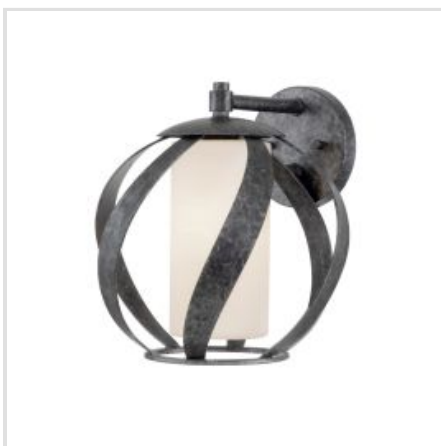

# QUOIZEL | BLACKSMITH

A spiral sensation, the Blacksmith's bold ironwork moves in soft curves along an orb-shaped silhouette. The old black finish includes accents of charcoal and dark silver for a sultry, smoke-like effect. The candles are fitted with cylindrical shades in frosted glass that soften the light of this stunning collection. Made to IP44 spec, this range is ideal for outdoor living areas.

**BRAND**

Quoizel

**GUARANTEE**

3 Year Anti Corrosion Guarantee

**QN-BLACKSMITH-P-OBK**

Blacksmith 1 Light Outdoor Pendant - Old Black

**QN-BLACKSMITH1-OBK**

Blacksmith 1 Light Outdoor Wall Light - Old Black

**QN-BLACKSMITH-4P-OBK**

Blacksmith 4 Light Outdoor Chandelier - Old Black

**QN-BLACKSMITH-5P-OBK**

Blacksmith 5 Light Outdoor Chandelier - Old Black