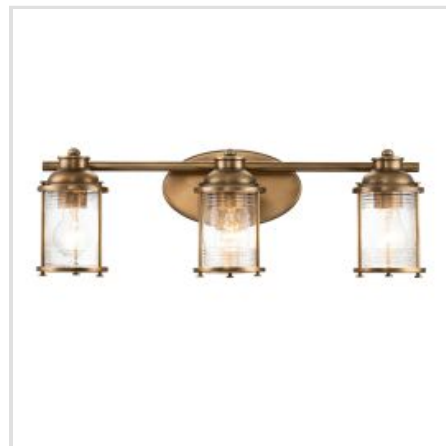

KICHLER | ASHLAND BAY

Ashland Bay offers a memorable nautical feel. For a vintage inspired look, the Natural Brass finish accentuates the beautiful clear seeded glass. Made to IP44 spec, this range is a great fit for bathroom use, and for an added ambiance, nothing compares to Ashland Bay.

BRAND

Kichler

GUARANTEE

General 2 Year
Guarantee

QN-ASHLANDBAY1-NBR-BATH

Ashland Bay 1 Light Wall Light - Natural Brass

QN-ASHLANDBAY1-PC-BATH

Ashland Bay 1 Light Wall Light - Polished Chrome

QN-ASHLANDBAY-F-PC-BATH

Ashland Bay 2 Light Flush - Polished Chrome

QN-ASHLANDBAY2-NBR-BATH

Ashland Bay 2 Light Wall Light - Natural Brass

QN-ASHLANDBAY2-PC-BATH

Ashland Bay 2 Light Wall Light - Polished Chrome

QN-ASHLANDBAY4-PC-BATH

Ashland Bay 4 Light Wall Light -
Polished Chrome