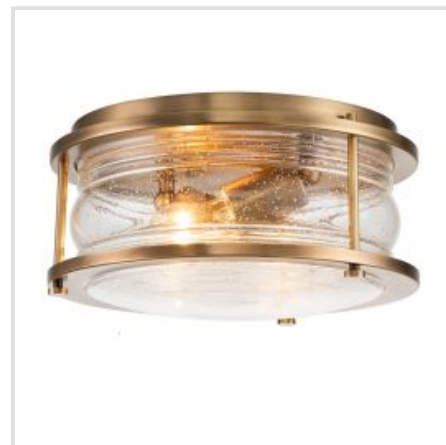

KICHLER | ASHLAND BAY

Ashland Bay offers a memorable nautical feel. For a vintage inspired look, the Natural Brass finish accentuates the beautiful clear seeded glass. Made to IP44 spec, this range is a great fit for bathroom use, and for an added ambiance, nothing compares to Ashland Bay.

BRAND

Kichler

GUARANTEE

General 2 Year
Guarantee

QN-ASHLANDBAY1-NBR-BATH

Ashland Bay 1 Light Wall Light - Natural Brass

QN-ASHLANDBAY1-PC-BATH

Ashland Bay 1 Light Wall Light - Polished Chrome

QN-ASHLANDBAY-F-NBR-BATH

Ashland Bay 2 Light Flush - Natural Brass

QN-ASHLANDBAY-F-PC-BATH

Ashland Bay 2 Light Flush - Polished Chrome

QN-ASHLANDBAY2-NBR-BATH

Ashland Bay 2 Light Wall Light - Natural Brass

QN-ASHLANDBAY4-PC-BATH

Ashland Bay 4 Light Wall Light - Polished Chrome