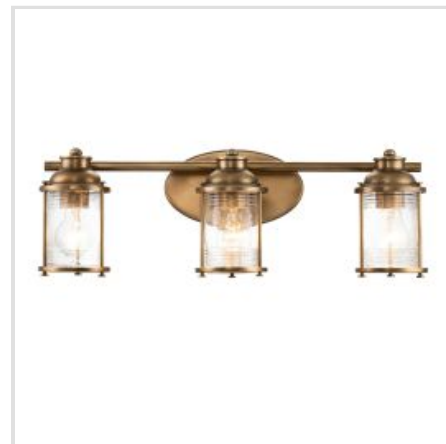

KICHLER | ASHLAND BAY

Ashland Bay offers a memorable nautical feel. For a vintage inspired look, the Natural Brass finish accentuates the beautiful clear seeded glass. Made to IP44 spec, this range is a great fit for bathroom use, and for an added ambiance, nothing compares to Ashland Bay.

BRAND

Kichler

GUARANTEE

General 2 Year
Guarantee

QN-ASHLANDBAY1-NBR-BATH

Ashland Bay 1 Light Wall Light - Natural Brass

QN-ASHLANDBAY1-PC-BATH

Ashland Bay 1 Light Wall Light - Polished Chrome

QN-ASHLANDBAY-F-NBR-BATH

Ashland Bay 2 Light Flush - Natural Brass

QN-ASHLANDBAY-F-PC-BATH

Ashland Bay 2 Light Flush - Polished Chrome

QN-ASHLANDBAY2-PC-BATH

Ashland Bay 2 Light Wall Light - Polished Chrome

QN-ASHLANDBAY3-NBR-BATH

Ashland Bay 3 Light Wall Light - Natural Brass

QN-ASHLANDBAY3-PC-BATH

Ashland Bay 3 Light Wall Light -
Polished Chrome

QN-ASHLANDBAY4-NBR-BATH

Ashland Bay 4 Light Wall Light - Natural
Brass