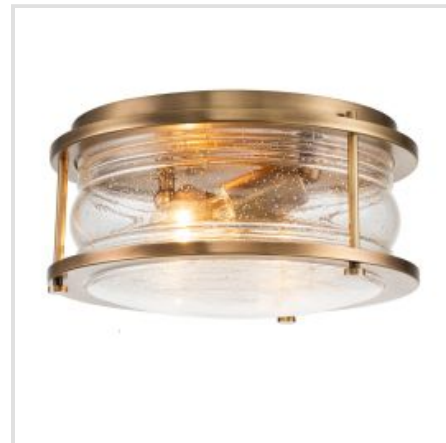

KICHLER | ASHLAND BAY

Ashland Bay offers a memorable nautical feel. For a vintage inspired look, the Natural Brass finish accentuates the beautiful clear seeded glass. Made to IP44 spec, this range is a great fit for bathroom use, and for an added ambiance, nothing compares to Ashland Bay.

BRAND

Kichler

GUARANTEE

General 2 Year
Guarantee

QN-ASHLANDBAY1-NBR-BATH

Ashland Bay 1 Light Wall Light - Natural Brass

QN-ASHLANDBAY1-PC-BATH

Ashland Bay 1 Light Wall Light - Polished Chrome

QN-ASHLANDBAY-F-NBR-BATH

Ashland Bay 2 Light Flush - Natural Brass

QN-ASHLANDBAY-F-PC-BATH

Ashland Bay 2 Light Flush - Polished Chrome

QN-ASHLANDBAY2-PC-BATH

Ashland Bay 2 Light Wall Light - Polished Chrome

QN-ASHLANDBAY4-PC-BATH

Ashland Bay 4 Light Wall Light -
Polished Chrome