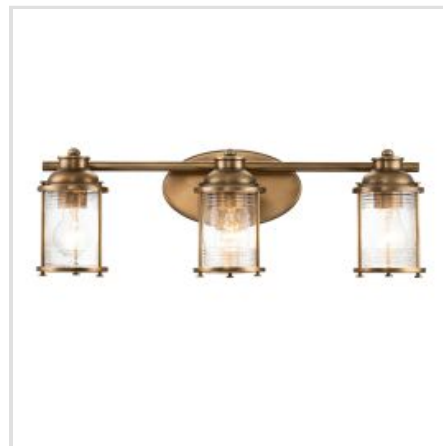

KICHLER | ASHLAND BAY

Ashland Bay offers a memorable nautical feel. For a vintage inspired look, the Polished Chrome finish accentuates the beautiful clear seeded glass. Made to IP44 spec, this range is a great fit for bathroom use, and for an added ambiance, nothing compares to Ashland Bay.

BRAND

Kichler

GUARANTEE

General 2 Year
Guarantee

QN-ASHLANDBAY1-NBR-BATH

Ashland Bay 1 Light Wall Light - Natural Brass

QN-ASHLANDBAY-F-NBR-BATH

Ashland Bay 2 Light Flush - Natural Brass

QN-ASHLANDBAY-F-PC-BATH

Ashland Bay 2 Light Flush - Polished Chrome

QN-ASHLANDBAY2-NBR-BATH

Ashland Bay 2 Light Wall Light - Natural Brass

QN-ASHLANDBAY2-PC-BATH

Ashland Bay 2 Light Wall Light - Polished Chrome

QN-ASHLANDBAY4-PC-BATH

Ashland Bay 4 Light Wall Light -
Polished Chrome