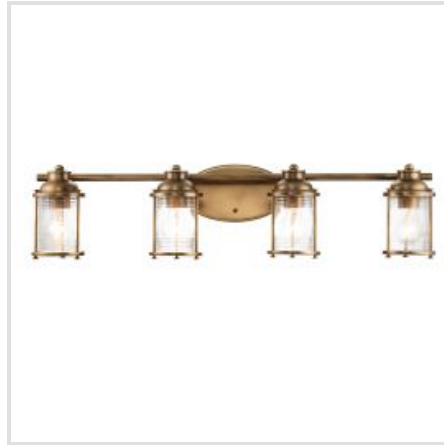

QN-ASHLANDBAY4-NBR-BATH

Ashland Bay 4 Light Wall Light - Natural
Brass