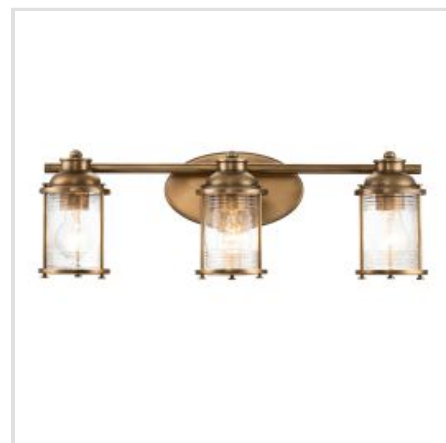

# KICHLER | ASHLAND BAY

Ashland Bay offers a memorable nautical feel. For a vintage inspired look, the Natural Brass finish accentuates the beautiful clear seeded glass. Made to IP44 spec, this range is a great fit for bathroom use, and for an added ambiance, nothing compares to Ashland Bay.

**BRAND**

Kichler

**GUARANTEE**

General 2 Year  
Guarantee

**QN-ASHLANDBAY1-PC-BATH**

Ashland Bay 1 Light Wall Light -  
Polished Chrome

**QN-ASHLANDBAY-F-NBR-BATH**

Ashland Bay 2 Light Flush - Natural  
Brass

**QN-ASHLANDBAY-F-PC-BATH**

Ashland Bay 2 Light Flush - Polished  
Chrome

**QN-ASHLANDBAY2-NBR-BATH**

Ashland Bay 2 Light Wall Light - Natural  
Brass

**QN-ASHLANDBAY2-PC-BATH**

Ashland Bay 2 Light Wall Light -  
Polished Chrome

**QN-ASHLANDBAY4-PC-BATH**

Ashland Bay 4 Light Wall Light -  
Polished Chrome