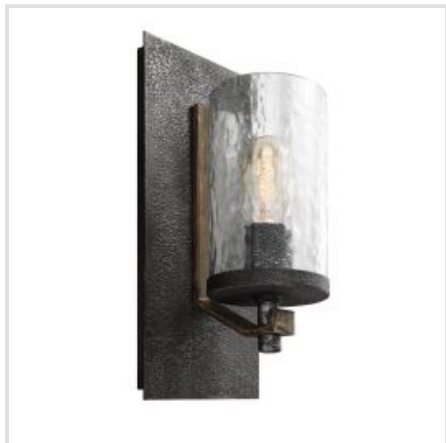

FEISS | ANGELO

Influenced by both rustic and industrial designs, the Angelo collection celebrates the beauty of rugged imperfection. The thick wavy glass shades complement the two-toned finish of Distressed Weathered Oak and a richly textured Slated Grey Metal finish.

BRAND

Feiss

GUARANTEE

General 2 Year
Guarantee

QN-ANGELO1

Angelo 1 Light Wall Light - Distressed Weathered Oak & Slate Grey Metal

QN-ANGELO5

Angelo 5 Light Chandelier - Distressed Weathered Oak & Slate Grey Metal

QN-ANGELO8-ISLE

Angelo 8 Light Isle Chandelier - Distressed Weathered Oak & Slate Grey Metal

QN-ANGELO9

Angelo 9 Light Chandelier - Distressed Weathered Oak & Slate Grey Metal

Quintiesse

(Part of Elstead Lighting Group)
Elstead House
Mill Lane
Alton, GU34 2QJ,
United Kingdom