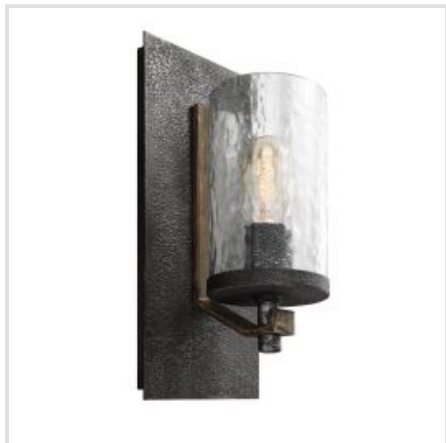

# FEISS | ANGELO

Influenced by both rustic and industrial designs, the Angelo collection celebrates the beauty of rugged imperfection. The thick wavy glass shades complement the two-toned finish of Distressed Weathered Oak and a richly textured Slate Grey Metal finish.

**BRAND**

Feiss

**GUARANTEE**

General 2 Year  
Guarantee

**QN-ANGELO1**

Angelo 1 Light Wall Light - Distressed Weathered Oak & Slate Grey Metal

**QN-ANGELO6**

Angelo 6 Light Chandelier - Distressed Weathered Oak & Slate Grey Metal

**QN-ANGELO8-ISLE**

Angelo 8 Light Isle Chandelier - Distressed Weathered Oak & Slate Grey Metal

**QN-ANGELO9**

Angelo 9 Light Chandelier - Distressed Weathered Oak & Slate Grey Metal