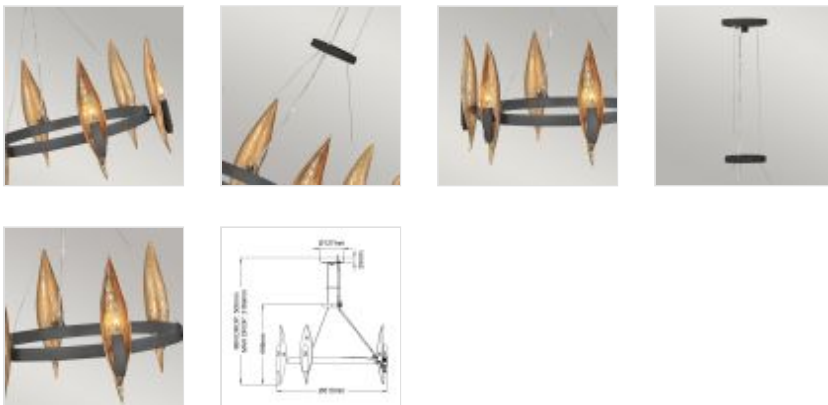

QN-WILLOW6-CBK

Willow 6 Light Chandelier - Carbon Black with Deluxe Gold

DETAILS	
FITTING HEIGHT	446mm
GUARANTEE	General 2 Year Guarantee
FITTING HEIGHT	446mm
GUARANTEE	General 2 Year Guarantee

PRODUCT DETAILS

Gleaming organic, traditional elegance, the single tier Willow 6 light chandelier has slender cast pods feature Carbon Black enhanced with a crisp Deluxe Gold finish. Balance is achieved with its luminous bulbs nestled in front, allowing this coniferous design to shine luxe light in stylish interiors.