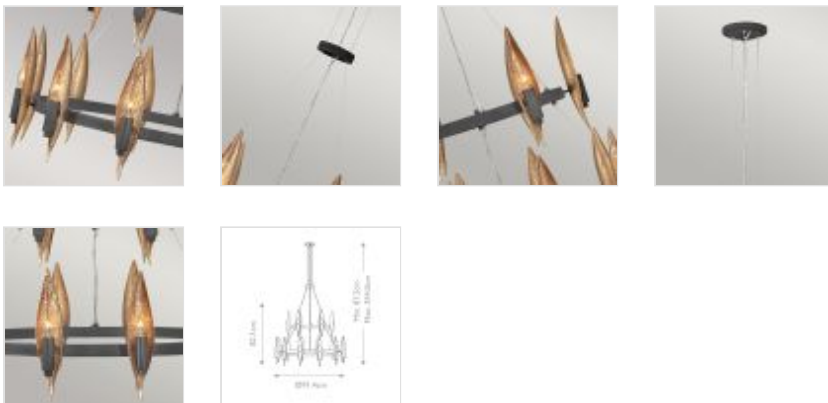

QN-WILLOW18-CBK

Willow 18 Light Chandelier - Carbon Black with Deluxe Gold

DETAILS	
FITTING HEIGHT	821mm
GUARANTEE	General 2 Year Guarantee
FITTING HEIGHT	821mm
GUARANTEE	General 2 Year Guarantee

PRODUCT DETAILS

Gleaming organic, traditional elegance, the two-tier Willow 18 light chandelier has slender cast pods feature Carbon Black enhanced with a crisp Deluxe Gold finish. Balance is achieved with its luminous bulbs nestled in front, allowing this coniferous design to shine luxe light in stylish interiors.