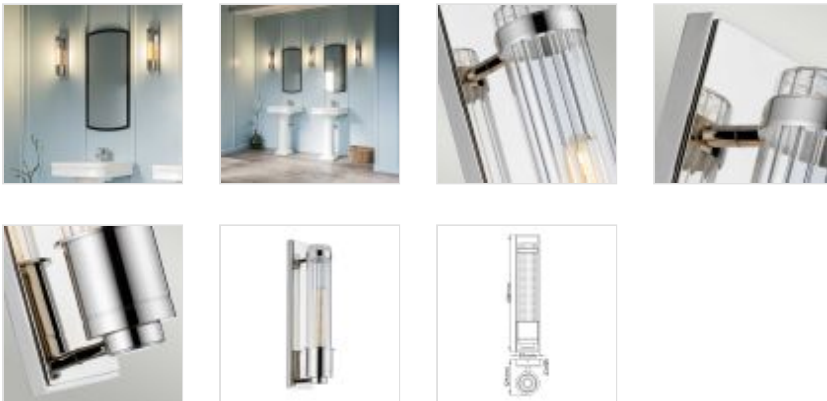

QN-WELLINGTON1-PC

Wellington 1 Light Wall Light - Polished Chrome

**DETAILS**

WIDTH	81mm
FITTING HEIGHT	400mm
PROJECTION/DEPTH	121mm
GUARANTEE	General 2 Year Guarantee
WIDTH	81mm
FITTING HEIGHT	400mm
PROJECTION/DEPTH	121mm
GUARANTEE	General 2 Year Guarantee

**PRODUCT DETAILS**

Tall, striking and yet surprisingly compact, this vintage inspired wall light has been given a contemporary twist. Whilst the Wellington is conveniently IP44 rated for bathroom use, it works equally well in all rooms in the house. Finished in Polished Chrome and supplied with LED tube lamp.