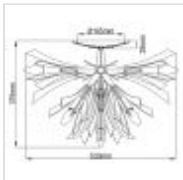

QN-VIDA-9F

Vida 9 Light Semi Flush Light - Burnished Gold

DETAILS

FITTING HEIGHT	379mm
GUARANTEE	General 2 Year Guarantee
FITTING HEIGHT	379mm
GUARANTEE	General 2 Year Guarantee

**PRODUCT DETAILS**

Vida's modern design bursts with a flourishing style that is both highly dramatic and finely sculpted. The large 9 light semi-Flush is a statement piece with crystal accents and unique canopy detailing, Vida injects a thrilling dash of contemporary inspiration to its surroundings.