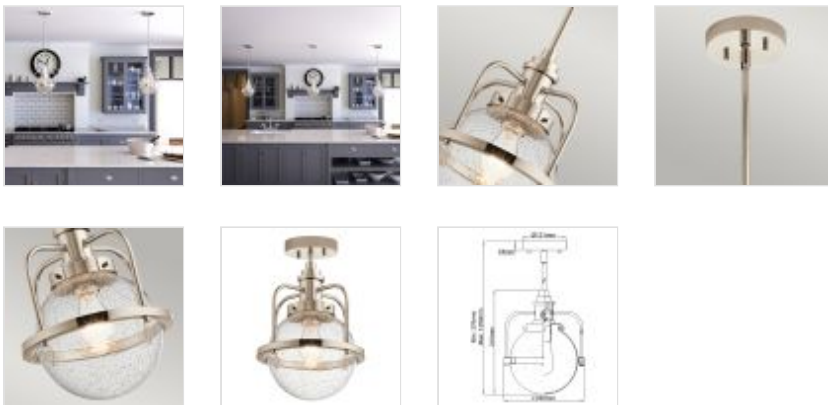

QN-TRIOCENT-P-PN

Triocent 1 Light Pendant/ Semi-Flush - Polished Nickel

DETAILS	
FITTING HEIGHT	310mm
GUARANTEE	General 2 Year Guarantee
FITTING HEIGHT	310mm
GUARANTEE	General 2 Year Guarantee

PRODUCT DETAILS

The Triocent 1-light convertible pendant/semi flush in Polished Nickel features a Clear Seeded glass globe coupled with industrial-look fasteners and hardware. The look works in both modern and traditional spaces. Boasting an IP44 rating, Triocent is also ideal for Bathroom use.