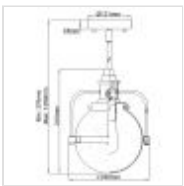

QN-TRIOCENT-P-NBR

Triocent 1 Light Pendant/ Semi-Flush - Natural Brass

DETAILS	
FITTING HEIGHT	310mm
GUARANTEE	General 2 Year Guarantee
FITTING HEIGHT	310mm
GUARANTEE	General 2 Year Guarantee

**PRODUCT DETAILS**

The Triocent 1-light convertible pendant/semi flush in Natural Brass features a Clear Seeded glass globe coupled with industrial-look fasteners and hardware. The look works in both modern and traditional spaces. Given it has an IP44 rating, Triocent is also ideal for Bathroom use.