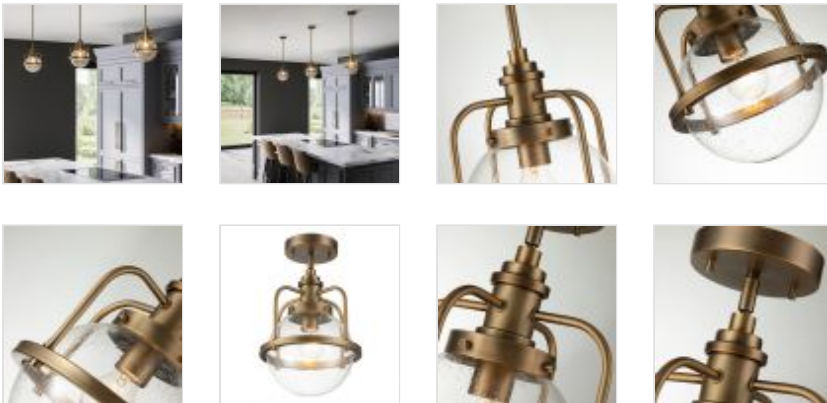

QN-TRIOCENT-P-NBR

Triocent 1 Light Pendant/ Semi-Flush - Natural Brass

DETAILS	
FITTING HEIGHT	310mm
GUARANTEE	General 2 Year Guarantee
FITTING HEIGHT	310mm
GUARANTEE	General 2 Year Guarantee

**PRODUCT DETAILS**

The Triocent 1-light convertible pendant/semi flush in Natural Brass features a Clear Seeded glass globe coupled with industrial-look fasteners and hardware. The look works in both modern and traditional spaces. Given it has an IP44 rating, Triocent is also ideal for Bathroom use.