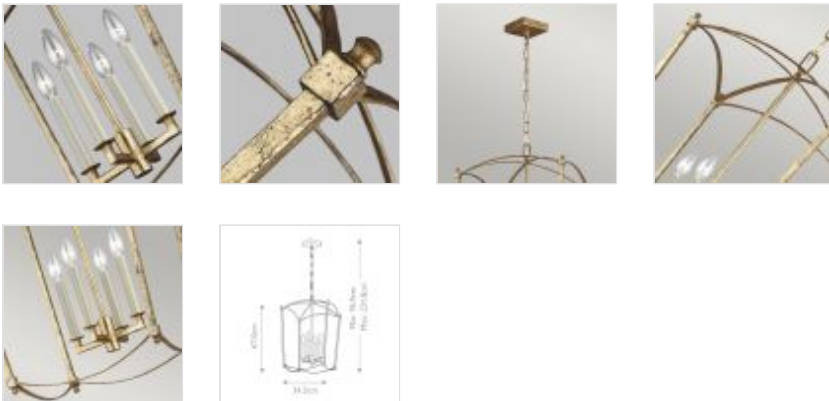

**QN-THAYER-4P-ADB**

Thayer 4 Light Pendant - Antique Gild

**DETAILS**

|                         |                          |
|-------------------------|--------------------------|
| <b>WIDTH</b>            | 343mm                    |
| <b>FITTING HEIGHT</b>   | 670mm                    |
| <b>PROJECTION/DEPTH</b> | 343mm                    |
| <b>GUARANTEE</b>        | General 2 Year Guarantee |
| <b>WIDTH</b>            | 343mm                    |
| <b>FITTING HEIGHT</b>   | 670mm                    |
| <b>PROJECTION/DEPTH</b> | 343mm                    |
| <b>GUARANTEE</b>        | General 2 Year Guarantee |

**PRODUCT DETAILS**

Sophisticated and sleek, the Thayer collection is a refreshing interpretation of a traditional four-sided lantern softened with graceful curved lines. Thayer is available in an Antique Gild finish, with ivory candle tubes.