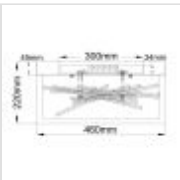

QN-STYX-LED-F-BG

Styx LED Flush - Black & Gilded Gold

DETAILS

WIDTH	460mm
FITTING HEIGHT	220mm
PROJECTION/DEPTH	460mm
GUARANTEE	General 2 Year Guarantee
WIDTH	460mm
FITTING HEIGHT	220mm
PROJECTION/DEPTH	460mm
GUARANTEE	General 2 Year Guarantee

PRODUCT DETAILS

The breathtaking design of Styx fuses rich glamour with modern styling for an enthralling and dynamic silhouette with unexpected elements. An integrated LED open frame is fully dimmable, composed of clean angles in a chic Black finish. The frame illuminates textured metal branches in Gilded Gold, mingling organic and contemporary elements.