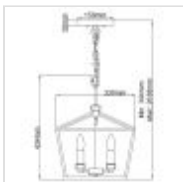

**QN-STINSON-4P-M-DBR**

Stinson 4 Light Medium Pendant/ Semi-Flush -  
Distressed Brass

<b>DETAILS</b>	
<b>FITTING HEIGHT</b>	434mm
<b>GUARANTEE</b>	General 2 Year Guarantee
<b>FITTING HEIGHT</b>	434mm
<b>GUARANTEE</b>	General 2 Year Guarantee