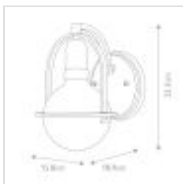

QN-SOMERSET1-HB

Somerset 1 Light Wall Light - Heritage Brass

DETAILS

WIDTH	158mm
FITTING HEIGHT	233mm
PROJECTION/DEPTH	189mm
GUARANTEE	General 2 Year Guarantee
WIDTH	158mm
FITTING HEIGHT	233mm
PROJECTION/DEPTH	189mm
GUARANTEE	General 2 Year Guarantee