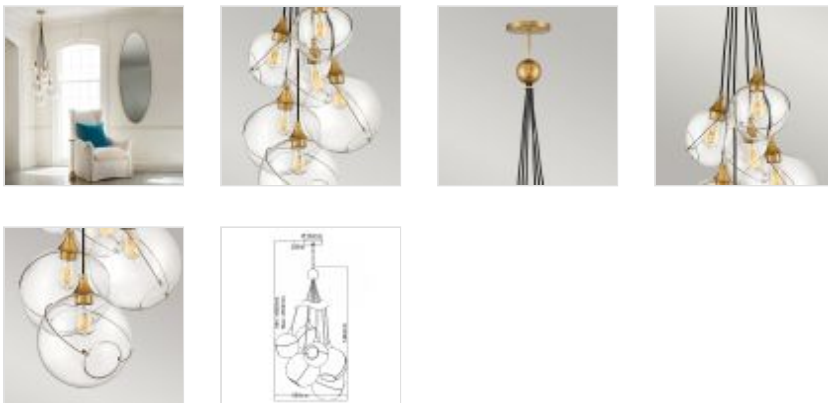

**QN-SKYE-6P**  
Skye 6 Light Pendant - Heritage Brass

| DETAILS        |                          |
|----------------|--------------------------|
| FITTING HEIGHT | 1464mm                   |
| GUARANTEE      | General 2 Year Guarantee |
| FITTING HEIGHT | 1464mm                   |
| GUARANTEE      | General 2 Year Guarantee |

## PRODUCT DETAILS

Mesmerisingly asymmetrical with a mid-century modern flair, the Skye 6lt pendant showcases a cluster of clear, open globes, each encircled with a slender brass ring. Each opening is off center and the globes fall to different lengths, with Heritage Brass details pulling the look together perfectly. Adjustments are easily made with the cinching ring, also finished in Heritage Brass.