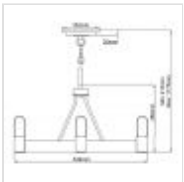

QN-SILAS-4P-DZ

Silas 4 Light Pendant/ Semi-Flush - Aged Zinc & Heritage Brass

DETAILS	
FITTING HEIGHT	280mm
GUARANTEE	General 2 Year Guarantee
FITTING HEIGHT	280mm
GUARANTEE	General 2 Year Guarantee

**PRODUCT DETAILS**

With striking simplicity, the Silas 4lt pendant is a throwback to an era where basic, hardworking design was expected. A single, wide Aged Zinc finish ring does the heavy lifting, but Heritage Brass finish fitters and accents are the perfect complement. The result is an uncluttered, industrial centerpiece to any space. All pendants can be mounted without the rods to make a semi-flush for low ceiling installations.