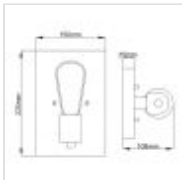

PRODUCT DETAILS

With striking simplicity, Silas is a throwback to an era where basic, hardworking design was expected. A single wall light with an Aged Zinc backplate with a Heritage Brass lamp holder are the perfect complement. The result is an uncluttered, industrial centerpiece to any space.