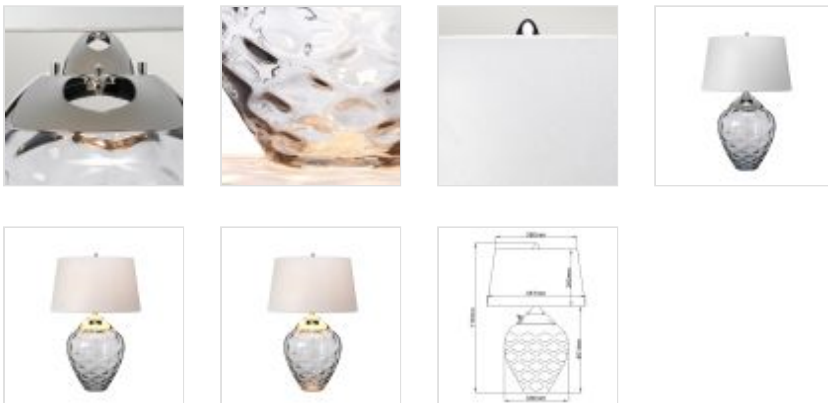

**QN-SAMARA-TL-SMK**

Samara Table Lamp - Smoke - Polished Nickel

**DETAILS**

<b>FITTING HEIGHT</b>	715mm
<b>GUARANTEE</b>	General 2 Year Guarantee
<b>FITTING HEIGHT</b>	715mm
<b>GUARANTEE</b>	General 2 Year Guarantee

**PRODUCT DETAILS**

Samara's Smoke textured blown glass, classic polished nickel metal-work and beautiful hand-made fabric shades combine to form an arresting and gorgeous table-lamp. Combined with a 4-way switch, this design features independent light sources for the shade and the glass. (GU10 supplied in the base). Hepplewhite light grey faux silk shade ref LSUK002.