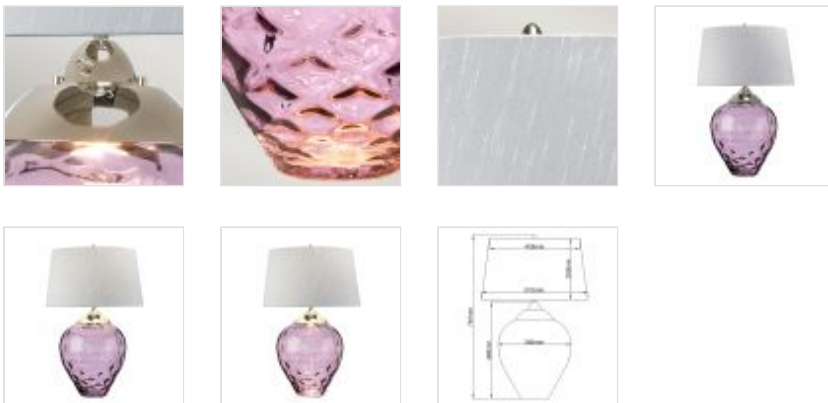

QN-SAMARA-TL-LRG-PLM

Samara Large Table Lamp - Plum - Polished Nickel

DETAILS	
FITTING HEIGHT	787mm
GUARANTEE	General 2 Year Guarantee
FITTING HEIGHT	787mm
GUARANTEE	General 2 Year Guarantee

PRODUCT DETAILS

Samara's large Plum textured blown glass, classic polished nickel metal-work and beautiful hand-made fabric shades combine to form an arresting and gorgeous table-lamp. Combined with a 4-way switch, this design features independent light sources for the shade and the glass. (GU10 supplied in the base). Titanium silver faux silk shade ref LSUK043.