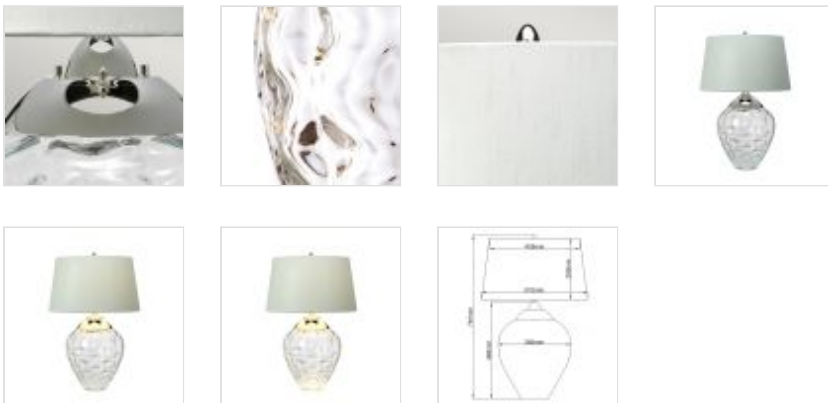

QN-SAMARA-TL-CLR

Samara Table Lamp - Clear - Polished Nickel

DETAILS

FITTING HEIGHT	715mm
GUARANTEE	General 2 Year Guarantee
FITTING HEIGHT	715mm
GUARANTEE	General 2 Year Guarantee

PRODUCT DETAILS

Samara's Clear textured blown glass, classic polished nickel metal-work and beautiful hand-made fabric shades combine to form an arresting and gorgeous table-lamp. Combined with a 4-way switch, this design features independent light sources for the shade and the glass. (GU10 supplied in the base). Chateau duck egg faux silk shade ref LSUK003.