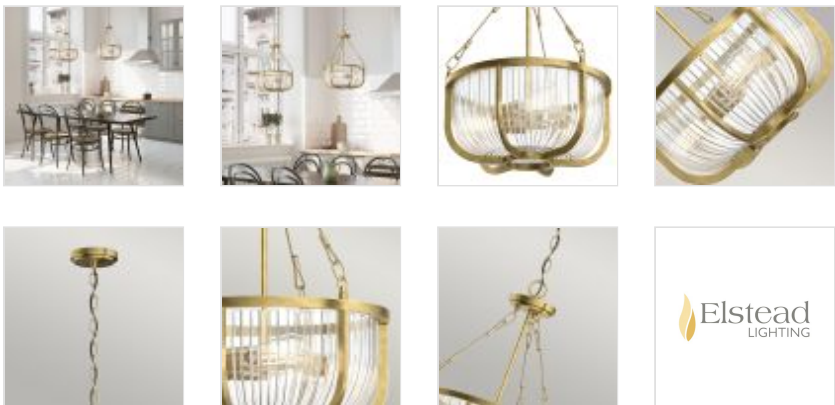

**QN-ROUX3-NBR**

Roux 3 Light Pendant/ Semi-Flush - Natural Brass

DETAILS	
FITTING HEIGHT	502mm
GUARANTEE	General 2 Year Guarantee
FITTING HEIGHT	502mm
GUARANTEE	General 2 Year Guarantee

**PRODUCT DETAILS**

The 3-light pendant from Roux™ collection brings the combination of unique, Clear Ribbed glass and Natural Brass finish together for a distinct and sophisticated look that is vintage inspired.

**Quintiesse**  
(Part of Elstead Lighting Group)  
Elstead House  
Mill Lane  
Alton, GU34 2QJ,  
United Kingdom