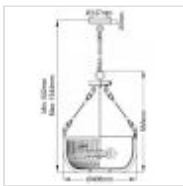

**QN-ROUX3-NBR**

Roux 3 Light Pendant/ Semi-Flush - Natural Brass

DETAILS	
FITTING HEIGHT	502mm
GUARANTEE	General 2 Year Guarantee
FITTING HEIGHT	502mm
GUARANTEE	General 2 Year Guarantee

**PRODUCT DETAILS**