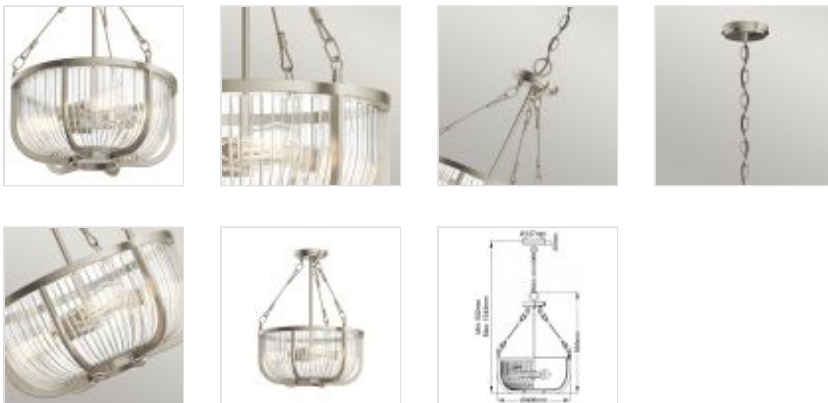

QN-ROUX3-BN
 Roux 3 Light Pendant/ Semi-Flush - Brushed
 Nickel

DETAILS	
FITTING HEIGHT	502mm
GUARANTEE	General 2 Year Guarantee
FITTING HEIGHT	502mm
GUARANTEE	General 2 Year Guarantee

PRODUCT DETAILS

The 3-light pendant from Roux™ collection brings the combination of unique, Clear Ribbed glass and Brushed Nickel finish together for a distinct and sophisticated look that is vintage inspired.