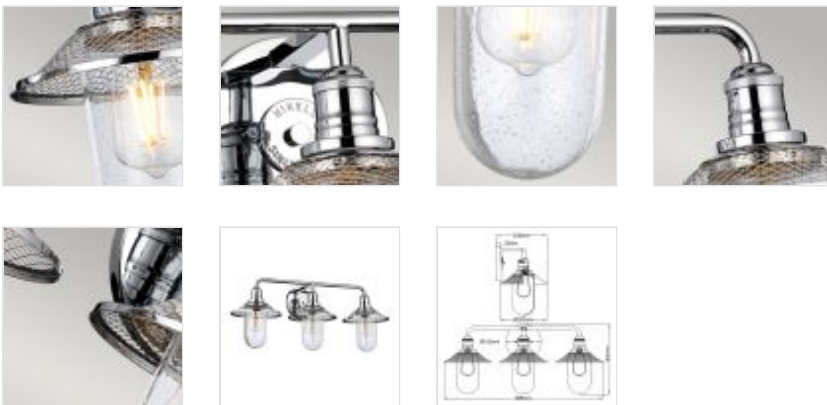

QN-RIGBY3-BATH-PC

Rigby 3 Light Wall Light - Polished Chrome

DETAILS	
WIDTH	686mm
FITTING HEIGHT	304mm
PROJECTION/DEPTH	220mm
GUARANTEE	General 2 Year Guarantee
WIDTH	686mm
FITTING HEIGHT	304mm
PROJECTION/DEPTH	220mm
GUARANTEE	General 2 Year Guarantee

**PRODUCT DETAILS**

Rigby is inspired by the American barn light, reborn as a chic interior retro classic. Features such as cast socket covers, mesh shades and canopy details combine the best in both vintage and industrial design elements. Available in Polished chrome with clear seeded glass lamp protectors, these Rigby models are IP44 rated and suitable for use in bathrooms.