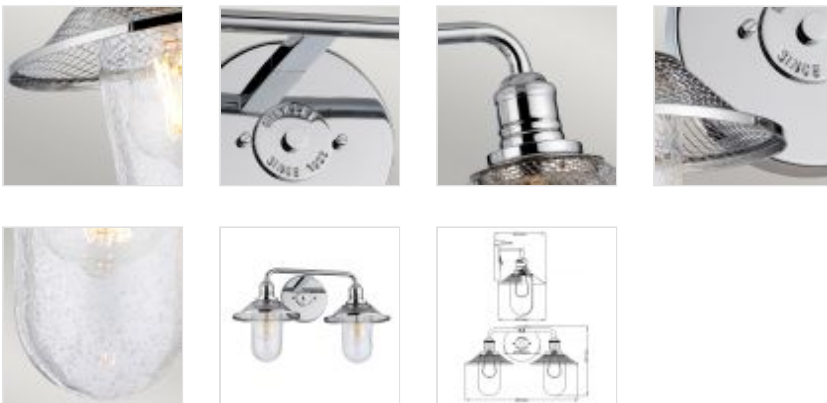

QN-RIGBY2-BATH-PC

Rigby 2 Light Wall Light - Polished Chrome

**DETAILS**

WIDTH	483mm
FITTING HEIGHT	301mm
PROJECTION/DEPTH	220mm
GUARANTEE	General 2 Year Guarantee
WIDTH	483mm
FITTING HEIGHT	301mm
PROJECTION/DEPTH	220mm
GUARANTEE	General 2 Year Guarantee

**PRODUCT DETAILS**

Rigby is inspired by the American barn light, reborn as a chic interior retro classic. Features such as cast socket covers, mesh shades and canopy details combine the best in both vintage and industrial design elements. Available in Polished chrome with clear seeded glass lamp protectors, these Rigby models are IP44 rated and suitable for use in bathrooms.