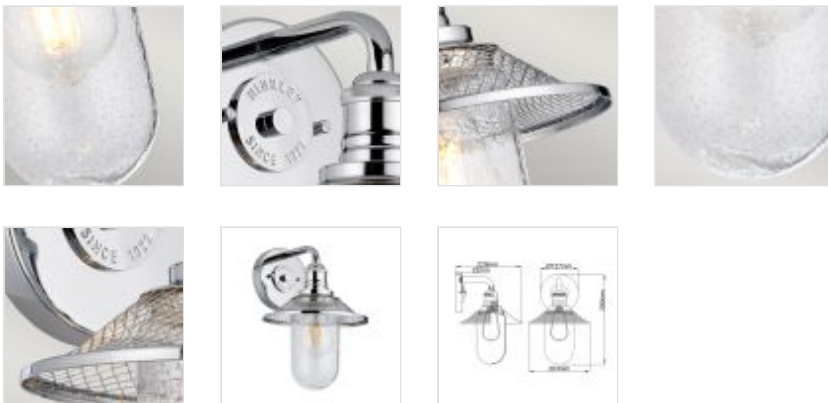

**QN-RIGBY1-BATH-PC**

Rigby 1 Light Wall Light - Polished Chrome

**DETAILS**

<b>WIDTH</b>	203mm
<b>FITTING HEIGHT</b>	300mm
<b>PROJECTION/DEPTH</b>	220mm
<b>GUARANTEE</b>	General 2 Year Guarantee
<b>WIDTH</b>	203mm
<b>FITTING HEIGHT</b>	300mm
<b>PROJECTION/DEPTH</b>	220mm
<b>GUARANTEE</b>	General 2 Year Guarantee

**PRODUCT DETAILS**

Rigby is inspired by the American barn light, reborn as a chic interior retro classic. Features such as cast socket covers, mesh shades and canopy details combine the best in both vintage and industrial design elements. Available in Polished chrome with clear seeded glass lamp protectors, these Rigby models are IP44 rated and suitable for use in bathrooms.