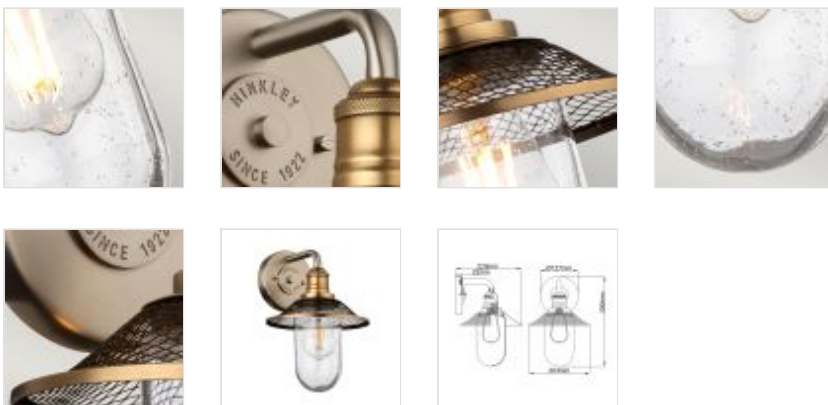

**QN-RIGBY1-BATH-AN**

Rigby 1 Light Wall Light - Antique Nickel &amp; Heritage Brass

**DETAILS**

<b>WIDTH</b>	203mm
<b>FITTING HEIGHT</b>	300mm
<b>PROJECTION/DEPTH</b>	220mm
<b>GUARANTEE</b>	General 2 Year Guarantee
<b>WIDTH</b>	203mm
<b>FITTING HEIGHT</b>	300mm
<b>PROJECTION/DEPTH</b>	220mm
<b>GUARANTEE</b>	General 2 Year Guarantee

**PRODUCT DETAILS**

Rigby is inspired by the American barn light, reborn as a chic interior retro classic. Features such as cast socket covers, mesh shades and canopy details combine the best in both vintage and industrial design elements. Available in a two-tone finish of Antique Nickel and Heritage Brass with clear seeded glass lamp protectors, these Rigby models are IP44 rated and suitable for use in bathrooms.