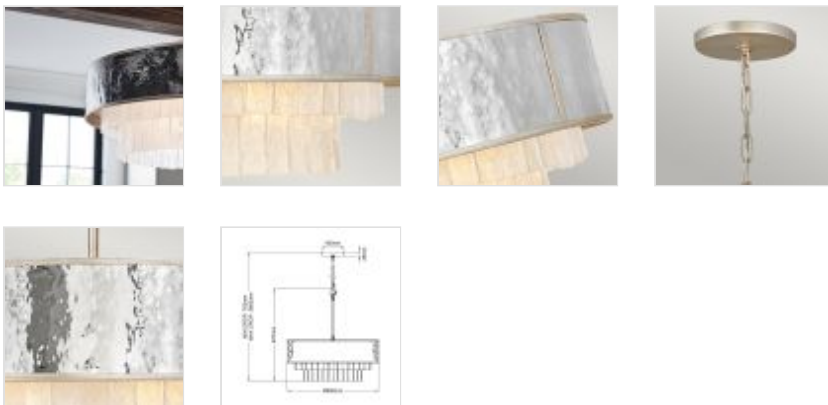

QN-REVERIE-8P-CPG

Reverie 8 Light Pendant - Champagne Gold

DETAILS

FITTING HEIGHT	670mm
GUARANTEE	General 2 Year Guarantee
FITTING HEIGHT	670mm
GUARANTEE	General 2 Year Guarantee

**PRODUCT DETAILS**

Reverie 8 Lt pendant features a fanciful combination of finishes and shapes to create an opulent silhouette. The robust, hammered stainless steel drum encompasses the textured glass accents, which create a stunning profile from below. Metal binding adds an artisan touch that completes the look.