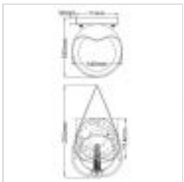

QN-REN1

Ren 1 Light Wall Light - Matte Black & Gold

DETAILS

WIDTH	140mm
FITTING HEIGHT	254mm
PROJECTION/DEPTH	165mm
GUARANTEE	General 2 Year Guarantee
WIDTH	140mm
FITTING HEIGHT	254mm
PROJECTION/DEPTH	165mm
GUARANTEE	General 2 Year Guarantee

**PRODUCT DETAILS**

Ren 1lt wall light draws inspiration from a simple found object, now reinterpreted with a post-modern aesthetic. The striking Matte Black pod with tantalising interiors of luminous Gold cradle a glowing globe of light to create a stunning statement. Designed by Lisa McDennon for Hinkley.