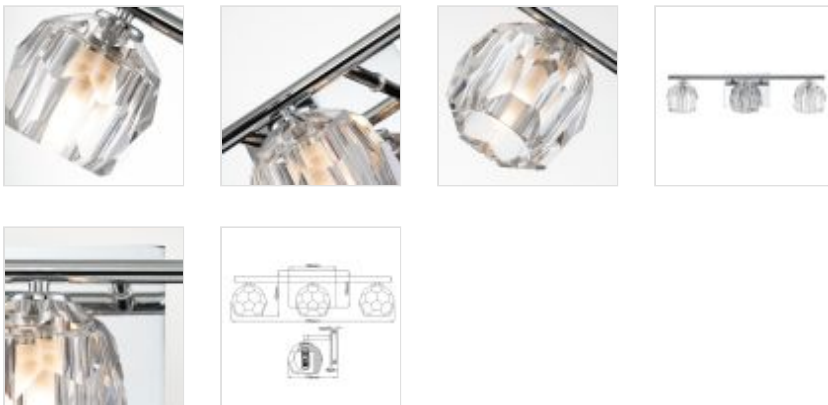

QN-REGALIA3-PC-BATH

Regalia 3 Light Wall Light - Polished Chrome

**DETAILS**

WIDTH	550mm
FITTING HEIGHT	152mm
PROJECTION/DEPTH	166mm
GUARANTEE	General 2 Year Guarantee
WIDTH	550mm
FITTING HEIGHT	152mm
PROJECTION/DEPTH	166mm
GUARANTEE	General 2 Year Guarantee

**PRODUCT DETAILS**

The Regalia makes a chic style statement with prismatic crystal shades that amplify the light brilliantly. An understated crossbar and rectangular backplate are finished in a sophisticated polished chrome to finish the look. Regalia is also IP44 rated, so great for use in Bathrooms.