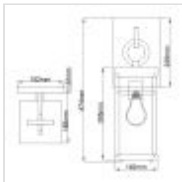

PRODUCT DETAILS

A fusion of chic styles makes Porter a design standout. Merging Modern Farmhouse with Industrial, the fine rivet details, Aged Zinc finish and a sturdy hanger loop create a stunning and distinctive statement piece that can't be ignored. IP44 rated.