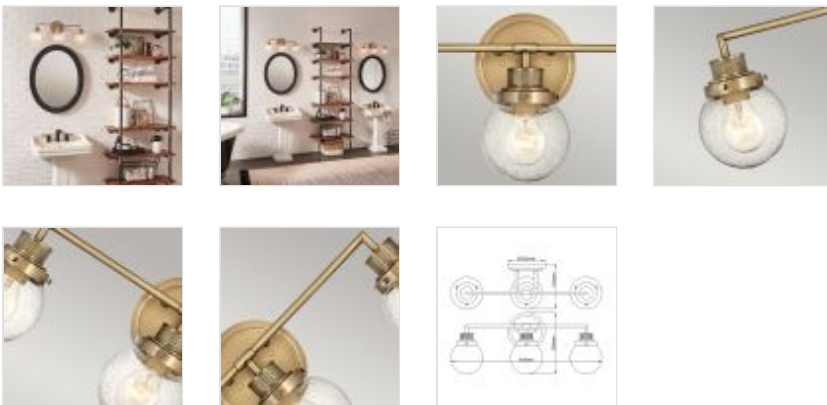

**QN-POPPY3-HB-BATH**

Poppy 3 Light Wall Light - Heritage Brass

**DETAILS**

<b>WIDTH</b>	615mm
<b>FITTING HEIGHT</b>	250mm
<b>PROJECTION/DEPTH</b>	183mm
<b>GUARANTEE</b>	General 2 Year Guarantee
<b>WIDTH</b>	615mm
<b>FITTING HEIGHT</b>	250mm
<b>PROJECTION/DEPTH</b>	183mm
<b>GUARANTEE</b>	General 2 Year Guarantee

**PRODUCT DETAILS**

Poppy features clear seeded glass spheres that bubble out of the refined, ribbed Heritage Brass framework to create a simple, yet sophisticated silhouette. An elegant, stepped backplate and crisp crossbar anchor this airy design. Poppy showcases mid-century style with a spectacular spin and boasts an IP44 rating, so a great fit for bathroom use.