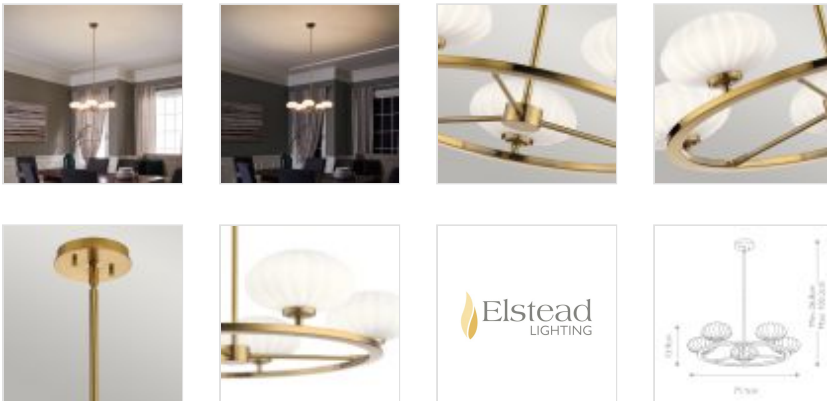

QN-PIM5-FXG

Pim 5 Light Chandelier - Fox Gold

DETAILS

FITTING HEIGHT	139mm
GUARANTEE	General 2 Year Guarantee
FITTING HEIGHT	139mm
GUARANTEE	General 2 Year Guarantee

**PRODUCT DETAILS**

The Pim 5 light chandelier features a nostalgic mid-century modern design with round-shaped satin etched cased opal glasses. A perfect addition to contemporary and transitional settings, all Pim fittings are IP44 rated and supplied with G9 LED lamps, giving them the added benefit of being suitable for use in bathrooms. The range is available in Fox Gold or Polished Chrome.