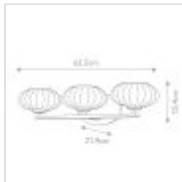

QN-PIM3-FXG

Pim 3 Light Wall Light - Fox Gold

DETAILS	
WIDTH	635mm
FITTING HEIGHT	154mm
PROJECTION/DEPTH	219mm
GUARANTEE	General 2 Year Guarantee
WIDTH	635mm
FITTING HEIGHT	154mm
PROJECTION/DEPTH	219mm
GUARANTEE	General 2 Year Guarantee

**PRODUCT DETAILS**

The Pim 3lt above the mirror wall light features a nostalgic mid-century modern design with round-shaped satin etched cased opal glasses. A perfect addition to contemporary and transitional settings, all Pim fittings are IP44 rated and supplied with G9 LED lamps, giving them the added benefit of being suitable for use in bathrooms. The range is available in Fox Gold or Polished Chrome.