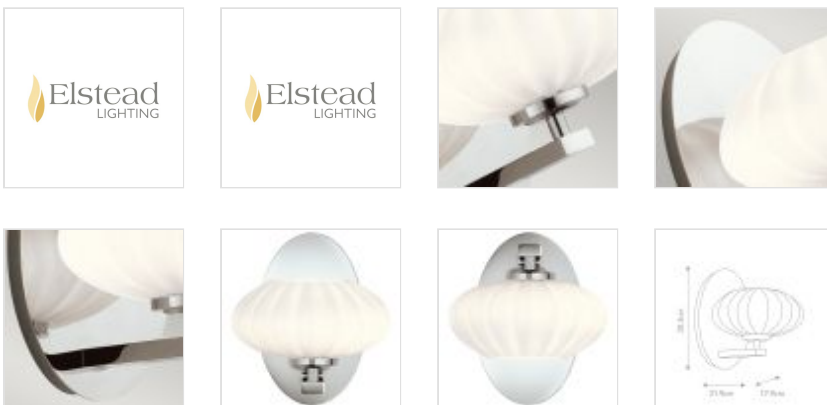

QN-PIM1-PC**Pim 1 Light Wall Light - Polished Chrome****DETAILS**

WIDTH	179mm
FITTING HEIGHT	203mm
PROJECTION/DEPTH	219mm
GUARANTEE	General 2 Year Guarantee
WIDTH	179mm
FITTING HEIGHT	203mm
PROJECTION/DEPTH	219mm
GUARANTEE	General 2 Year Guarantee

**PRODUCT DETAILS**

The Pim 1lt wall light features a nostalgic mid-century modern design with round-shaped satin etched cased opal glasses. A perfect addition to contemporary and transitional settings, all Pim fittings are IP44 rated and supplied with G9 LED lamps, giving them the added benefit of being suitable for use in bathrooms. The range is available in Fox Gold or Polished Chrome.