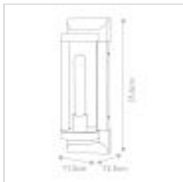

PRODUCT DETAILS

Take the indoor style of statement sconces outside. Drawing inspiration from the bygone era, Pearson emanates a feeling of nostalgia right outside your door. Featuring cast symmetrical end caps and clear cylindrical glass, Pearson combines the look of a vintage-style filament with the sleek backplate for the most sophisticated illumination in your outdoor living area. IP44 rated and available in a Burnished Bronze finish.