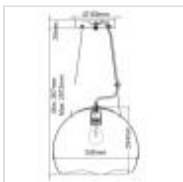

QN-NULA-1P

Nula 1 Light Large Pendant - Shell White & Luxe Gold

DETAILS	
FITTING HEIGHT	294mm
GUARANTEE	General 2 Year Guarantee
FITTING HEIGHT	294mm
GUARANTEE	General 2 Year Guarantee

PRODUCT DETAILS

Nula designed by Lisa McDennon for Hinkley is a work of art. A juxtaposition of industrial elements and organic influences transmutes simplicity into decadence. Pairing a dense Shell White exterior with a gleaming, Luxe Gold interior elicits a dramatic effect. Several designs offer flexibility to customise for unique installations.