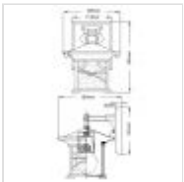

QN-MORRIS-S

Morris 1 Light Small Wall Lantern - Distressed Copper

DETAILS	
WIDTH	165mm
FITTING HEIGHT	206mm
PROJECTION/DEPTH	185mm
GUARANTEE	3 Year Anti Corrosion Guarantee
WIDTH	165mm
FITTING HEIGHT	206mm
PROJECTION/DEPTH	185mm
GUARANTEE	3 Year Anti Corrosion Guarantee

**PRODUCT DETAILS**

The incomparable trailing design of this small wall lantern from the Morris collection reflects Southwest Mission style. Distressed copper finish along with the inside etched, iridescent -seedy glass will be admired time and again. IP44 rated.