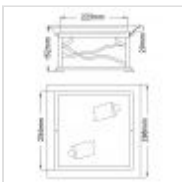

QN-MORRIS-F

Morris 2 Light Flush - Distressed Copper

**DETAILS**

WIDTH	298mm
FITTING HEIGHT	152mm
PROJECTION/DEPTH	298mm
GUARANTEE	3 Year Anti Corrosion Guarantee
WIDTH	298mm
FITTING HEIGHT	152mm
PROJECTION/DEPTH	298mm
GUARANTEE	3 Year Anti Corrosion Guarantee

**PRODUCT DETAILS**

The incomparable trailing design of this Flush fixture from the Morris collection reflects Southwest Mission style. Distressed copper finish along with the inside etched, iridescent -seedy glass will be admired time and again. IP44 rated.